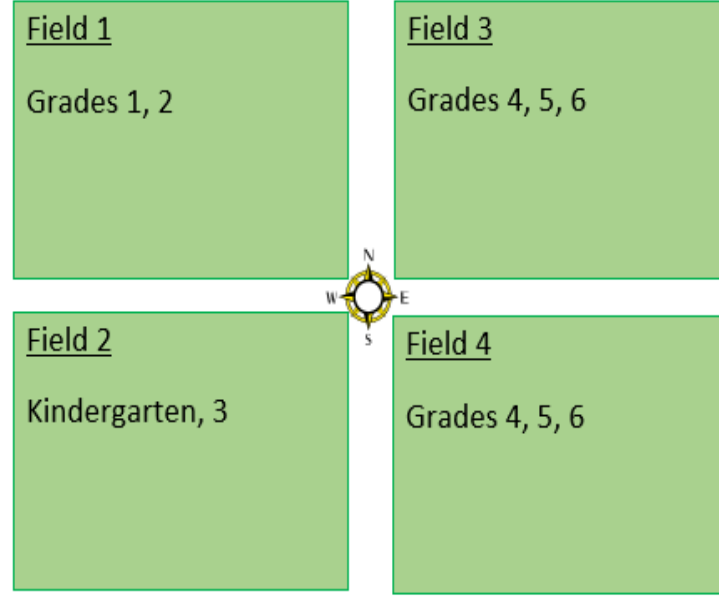

# SHILOH SCHOOL

## DAILY OPERATIONS & DESIGNATED AREAS

All students and staff must use the corridors as indicated on the map when moving around campus. Courtyard area is one-way only.

Recess & Lunch Schedule	
Time	Grade
Recess: 9:45 – 10:00	K, 2
Recess: 10:00 – 10:15	1, 3, 5
Recess: 10:15-10:30	4, 6
Lunch: 11:10 – 11:55	K
Play from 11:30 - 11:55	
Lunch: 11:15 – 12:00	5
Play from 11:15 – 11:35	
Lunch: 11:20 – 12:05	3
Play from 11:20 – 11:40	
Lunch: 11:45 – 12:30	1
Play from 11:45 - 12:05	
Lunch: 11:50 – 12:35	2
Play from 11:50 – 12:10	
Lunch: 12:10 – 12:55	4
Play from 12:10 -12:30	
Lunch: 12:15 – 1:00	6
Play from 12:15 - 12:35	