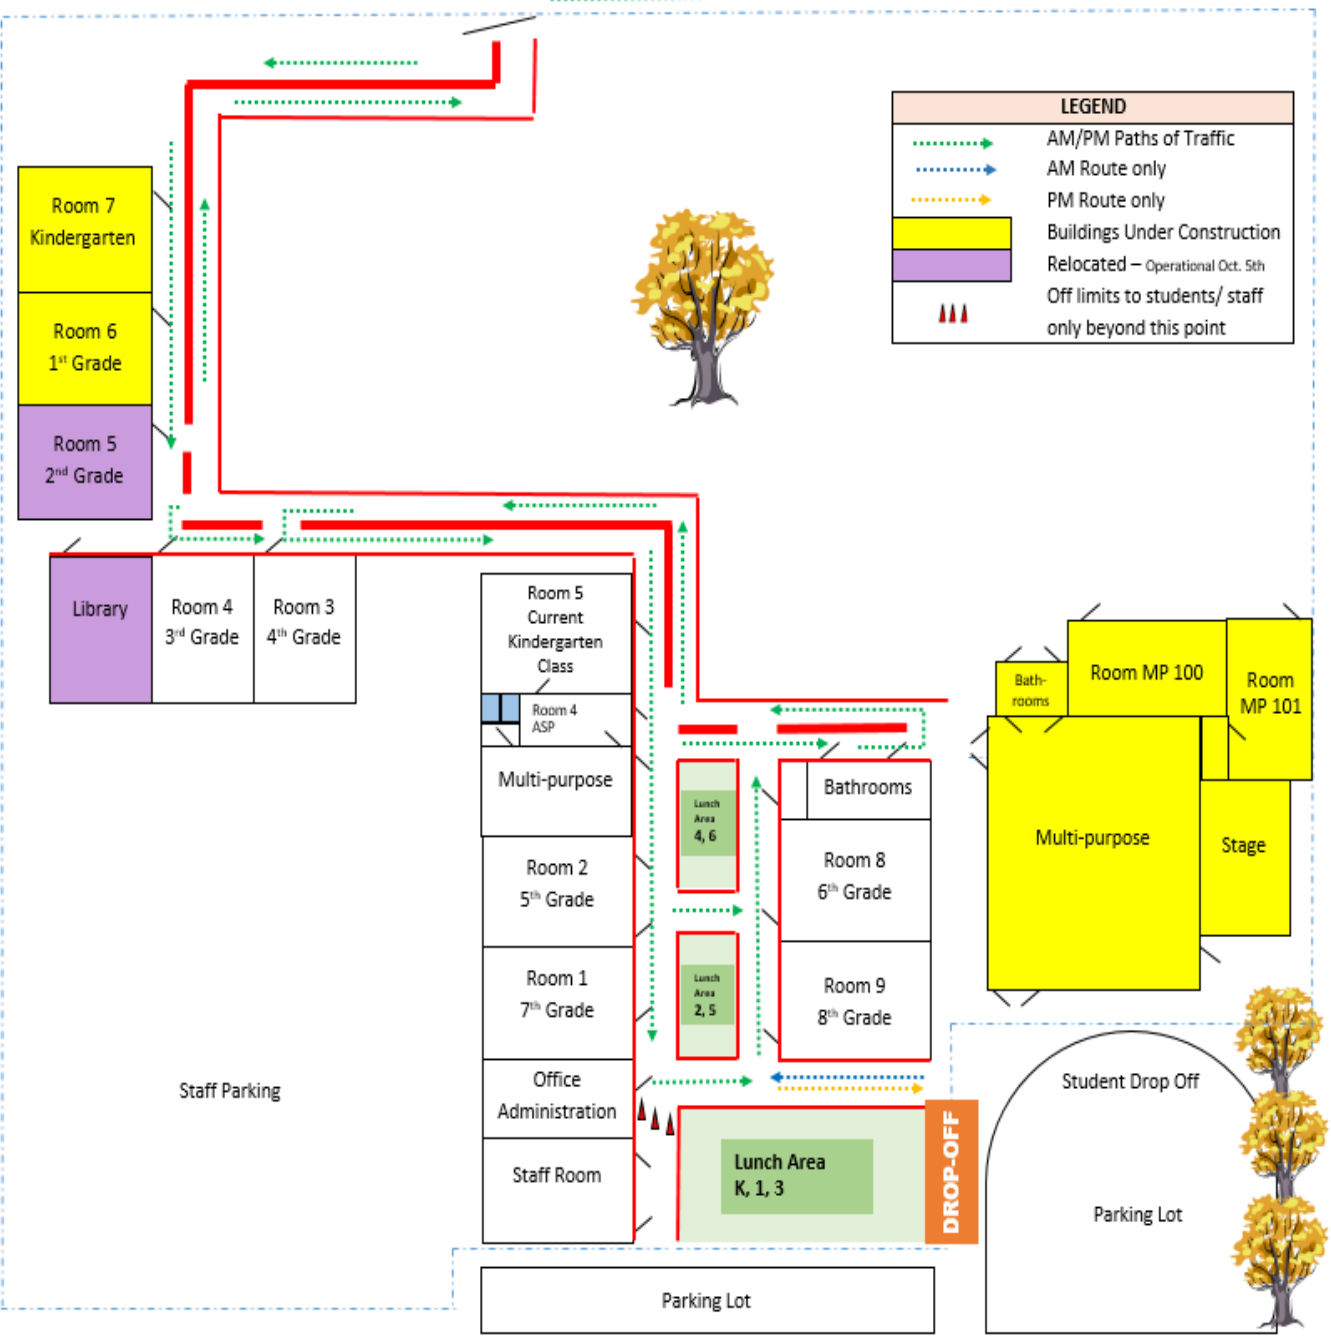

# SHILOH SCHOOL

## DAILY OPERATIONS & DESIGNATED AREAS

All students and staff must use the corridors as indicated on the map when moving around campus. Courtyard area is one-way only.

Recess & Lunch Schedule	
Time	Grade
Recess: 9:45 – 10:00	K, 2
Recess: 10:00 – 10:15	1, 3, 5
Recess: 10:15-10:30	4, 6
Lunch: 11:10 – 11:55	K
Play from 11:30 - 11:55	
Lunch: 11:15 – 12:00	5
Play from 11:15 – 11:35	
Lunch: 11:20 – 12:05	3
Play from 11:20 – 11:40	
Lunch: 11:45 – 12:30	1
Play from 11:45 - 12:05	
Lunch: 11:50 – 12:35	2
Play from 11:50 – 12:10	
Lunch: 12:10 – 12:55	4
Play from 12:10 -12:30	
Lunch: 12:15 – 1:00	6
Play from 12:15 - 12:35	