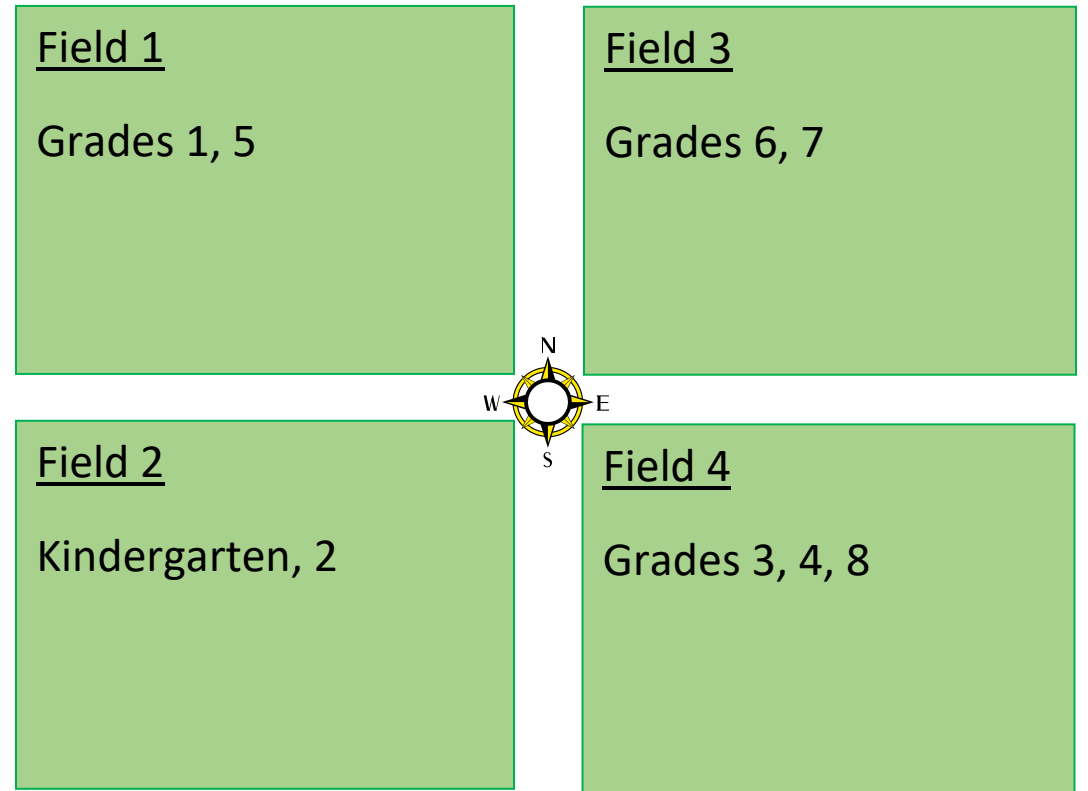

# SHILOH SCHOOL

## DAILY OPERATIONS & DESIGNATED AREAS

All students and staff must use the corridors as indicated on the map when moving around campus. Courtyard area is one-way only.

### Recess & Lunch Schedule

Time	Schedule	Grade
Recess: 9:45 – 10:00	Students should use the bathroom and wash hands during/use hand sanitizer during this time. I have not wanted to add an inordinate amount of bells to the schedule to spare the distraction, but if that would help, let me know.	K, 3, 6
Recess: 10:00 – 10:15		1, 4, 7
Recess: 10:15 – 10:30		2, 5, 8

Time	Eat	Play	Grade
Lunch: 11:10 – 11:55	11:10 – 11:30	11:30 – 11:55	K

Time	Play	Eat	Grade
Lunch: 11:15 – 12:00	11:15 – 11:35	11:35 – 12:00	3
Lunch: 11:20 – 12:05	11:20 – 11:40	11:40 – 12:05	6
Lunch: 11:35 – 12:20	11:35 – 11:55	11:55 – 12:20	1
Lunch: 11:40 – 12:25	11:40 – 12:00	12:00 – 12:25	4
Lunch: 11:45 – 12:30	11:45 – 12:05	12:05 – 12:30	7
Lunch: 12:00 – 12:45	12:00 – 12:20	12:20 – 12:45	2
Lunch: 12:05 – 12:50	12:05 – 12:25	12:25 – 12:50	5
Lunch: 12:10 – 12:55	12:10 – 12:30	12:30 – 12:55	8