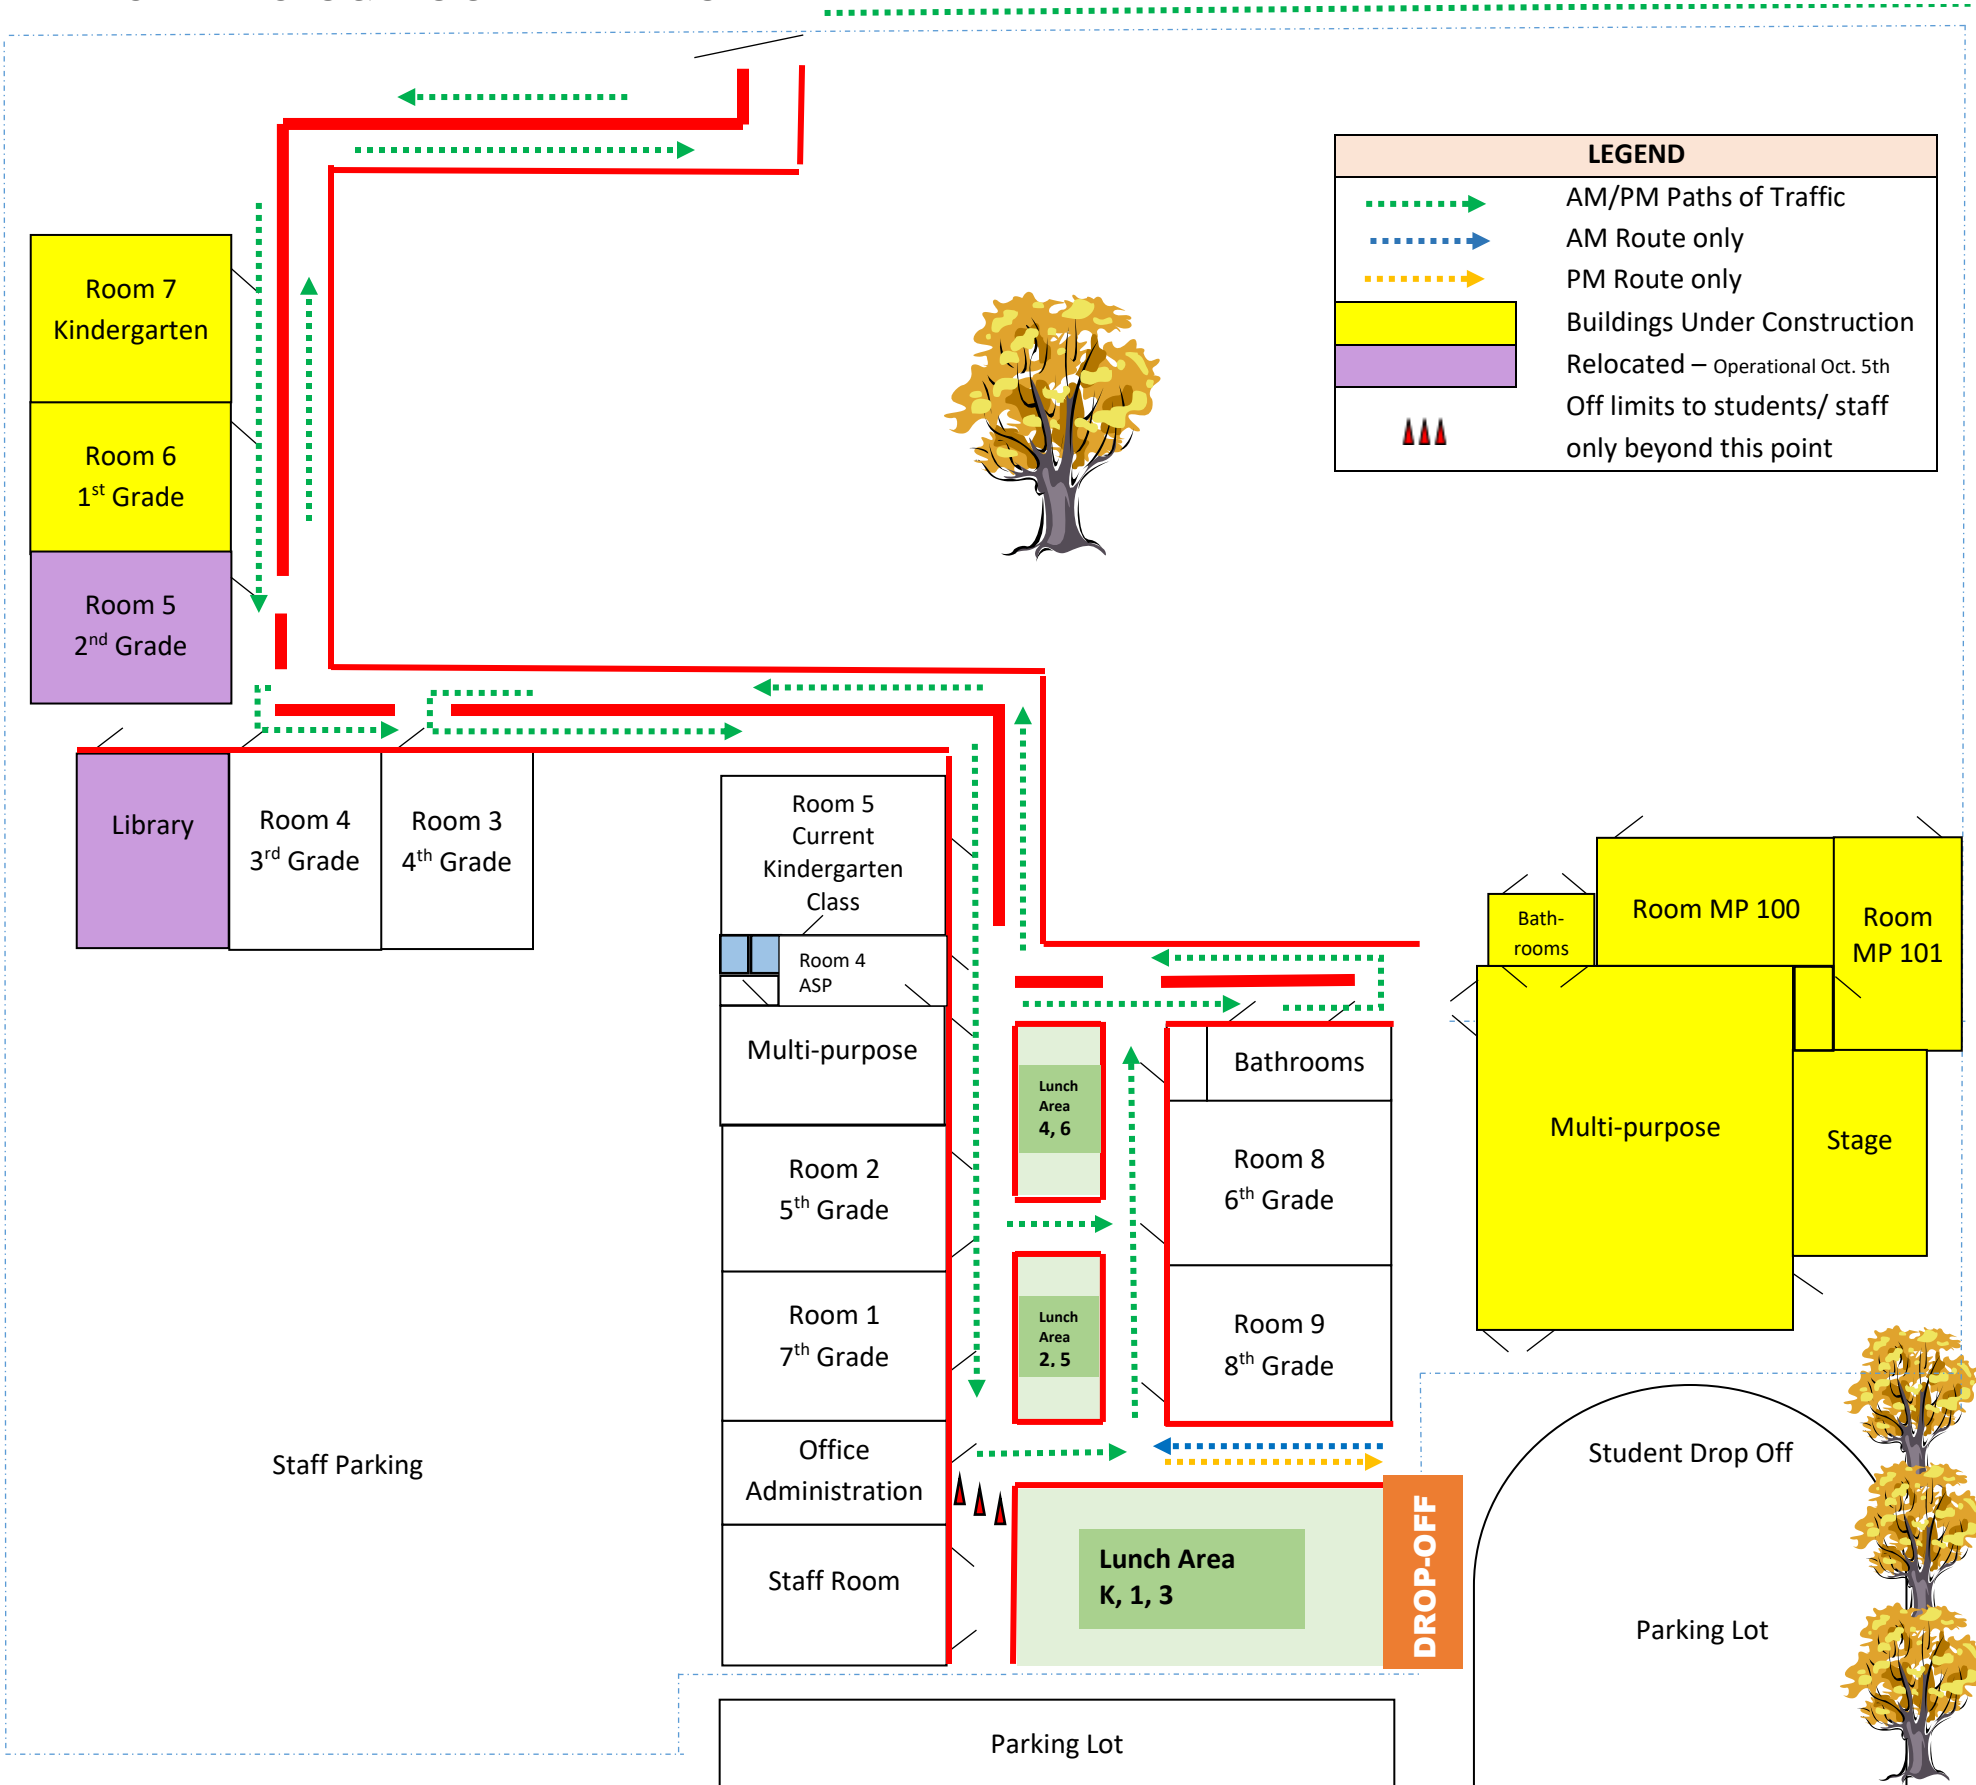

# SHILOH SCHOOL

## DAILY OPERATIONS & DESIGNATED AREAS

All students and staff must use the corridors as indicated on the map when moving around campus. Courtyard area is one-way only.

### Recess & Lunch Schedule

Time	Schedule	Grade
Recess: 9:45 – 10:00	Students should use the bathroom and wash hands during/use hand sanitizer during this time. I have not wanted to add an inordinate amount of bells to the schedule to spare the distraction, but if that would help, let me know.	K, 3, 6
Recess: 10:00 – 10:15		1, 4, 7
Recess: 10:15 – 10:30		2, 5, 8

Time	Eat	Play	Grade
Lunch: 11:10 – 11:55	11:10 – 11:30	11:30 – 11:55	K

Time	Play	Eat	Grade
Lunch: 11:15 – 12:00	11:15 – 11:35	11:35 – 12:00	3
Lunch: 11:20 – 12:05	11:20 – 11:40	11:40 – 12:05	6
Lunch: 11:35 – 12:20	11:35 – 11:55	11:55 – 12:20	1
Lunch: 11:40 – 12:25	11:40 – 12:00	12:00 – 12:25	4
Lunch: 11:45 – 12:30	11:45 – 12:05	12:05 – 12:30	7
Lunch: 12:00 – 12:45	12:00 – 12:20	12:20 – 12:45	2
Lunch: 12:05 – 12:50	12:05 – 12:25	12:25 – 12:50	5
Lunch: 12:10 – 12:55	12:10 – 12:30	12:30 – 12:55	8